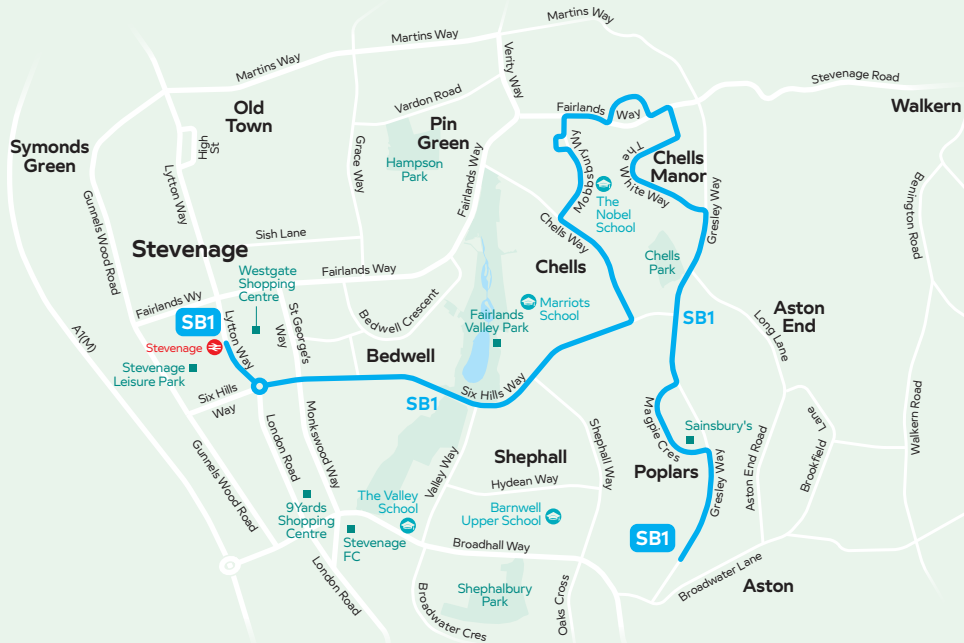

Service SB1 Poplars to Stevenage Bus Station via Chells Manor & Chells

- Railway Station
- School/College