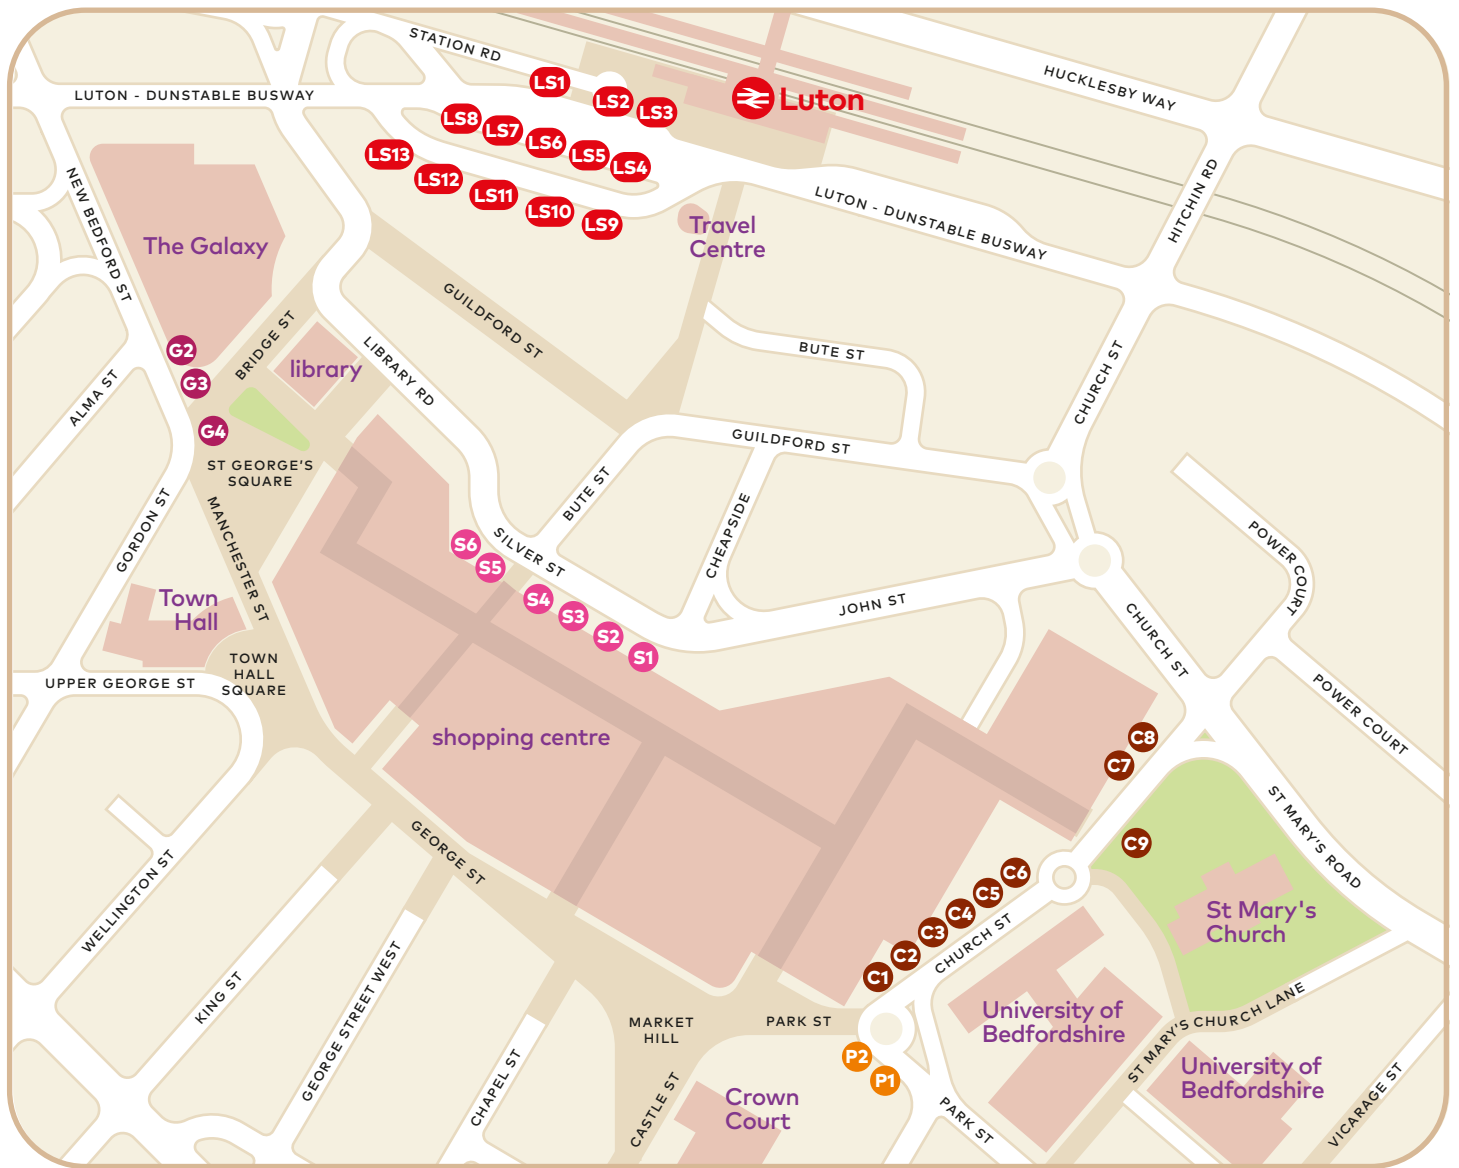

where to catch your bus in Luton town centre

bus	towards	stops
A	Houghton Regis	LS8
A	→ Airport	LS3
B	Downside	LS10
C	Beecroft	LS10
CX	Amazon	LS11
E	Toddington	LS12
H	Thorn	LS11
Hi	Thorn	LS10
Jo	Linmere	LS10
L	Linmere	LS11
MK1	Milton Keynes	LS12
MK1	Bedford	LS12
MK1	→ Airport	LS3
W	Amazon	LS11
X1	Milton Keynes	LS8
X1	→ Airport	LS3
X2	Milton Keynes	LS8
X2	→ Airport	LS3
X3	Milton Keynes	LS8
X3	→ Airport	LS3
X4	Aylesbury	LS8
X4	→ Airport	LS3

bus	towards	stops
X10	Hatfield	LS3
Z	Tithe Farm	LS11
Z	→ Airport	LS3
ZOO	Whipsnade Zoo	LS3 <i>summer only</i>
1	Farley Hill	C9 LS2
1	Dunstable	C8 LS6
3	Park Town	P2 LS2
3A	Park Town	P2 LS2
3	Weybourne Drive	P2 LS12
3A	Luton College	P2 LS12
4	Dunstable	S6 LS1
4A	Dunstable	S6 LS1
4B	Warden Hill	S6 LS1
5	Marsh Farm	S4 LS2
6	Marsh Farm	S2 LS2
6A	Hockwell Ring	S2 LS13
7	Linmere	S2 LS2
7	Upper Sundon	S2 LS2
10	Marsh Farm	S4 LS2
12	Putteridge	C4 LS6
13	St Annes	C6
14	Round Green	C6

bus	towards	stops
17	Wigmore & Stopsley	G3 C2
17A	Lawsey Farm	LS6 G2
<i>some 17/17A evening journeys depart from LS5</i>		
32	Hockwell Ring	LS13
43	Clophill	LS12
44	Stevenage	LS5 C9
45	Stevenage	LS5 C9
46	Hemel Hempstead	P1
79	Shefford	LS12
88	Hitchin	LS5 C9
100	→ Airport	LS5
100	Stevenage	LS4
101	Stevenage	LS4
230	Caddington	P1 LS13
321	Watford	LS9 C9
366	Hatfield	LS8
610	Cockfosters	LS3 C9
612	Hatfield	LS3 C9