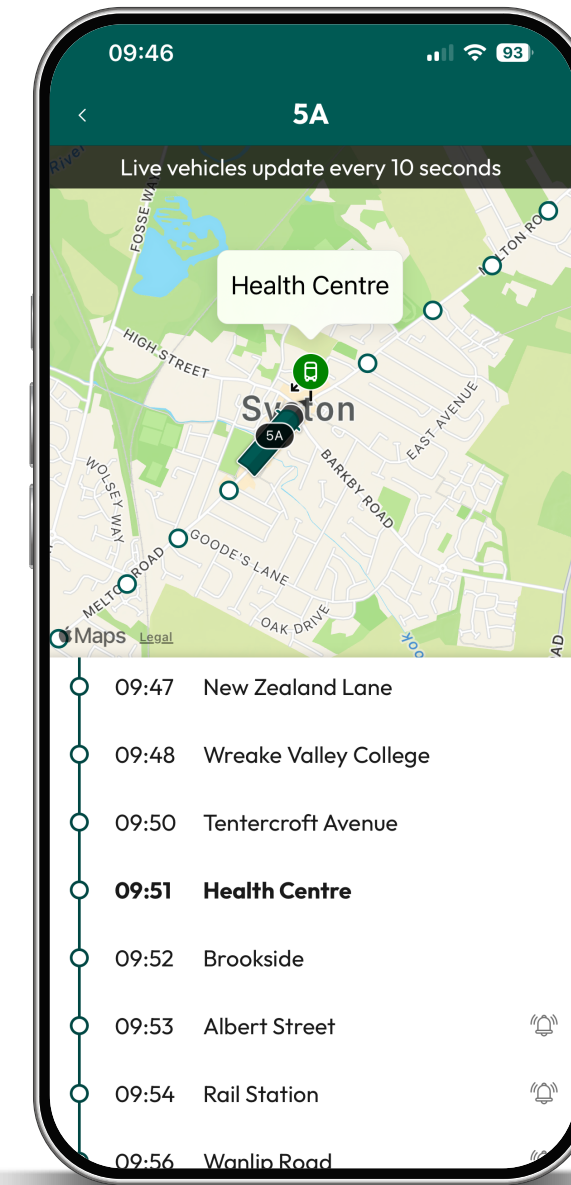

# PLAN YOUR BUS JOURNEY

Quickly plan your journey on the Arriva Bus app.

- From the app's main menu, tap "Journey Planner".
- Travel from your current location or choose a stop to depart from.
- Enter your destination.
- Select when you want to travel and update the date or time if needed.

- Tap "Search".
- Choose an option from the list of journeys to reach your destination.
- Tap to view departures for your chosen journey.
- Select a service to see where your bus is in real time.

You can also view the full journey steps on the map.