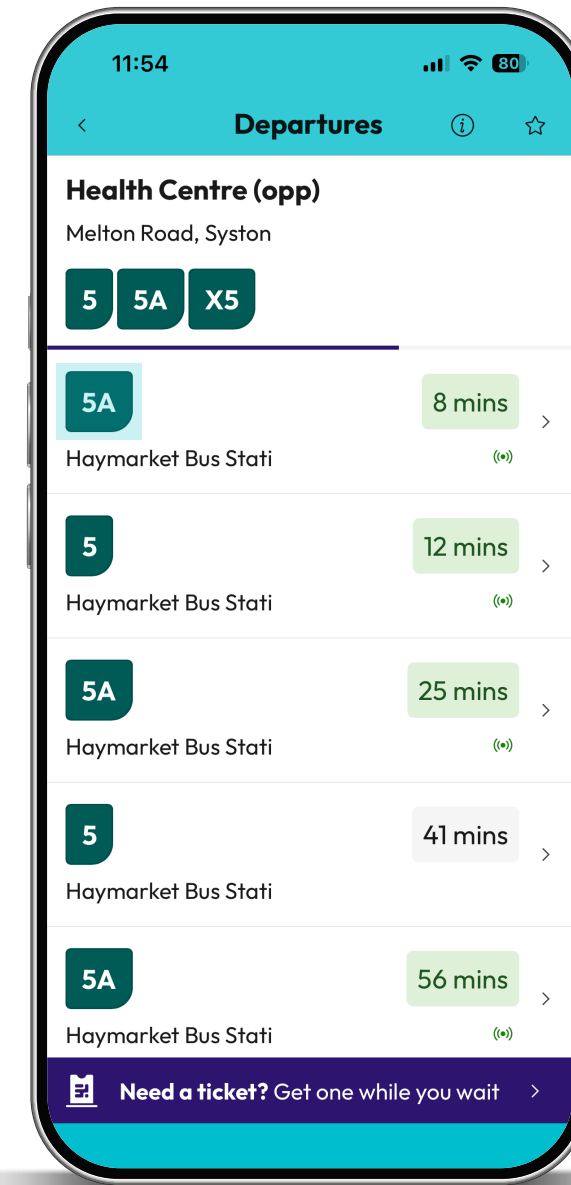

# PLAN YOUR BUS JOURNEY

Quickly plan your journey on the Arriva Bus app.

- From the app's main menu, tap "Journey Planner".
- Travel from your current location or choose a stop to depart from.
- Enter your destination.
- Select when you want to travel and update the date or time if needed.

- Tap "Search".
- Choose an option from the list of journeys to reach your destination.
- Tap to view departures for your chosen journey.
- Select a service to see where your bus is in real time.

You can also view the full journey steps on the map.