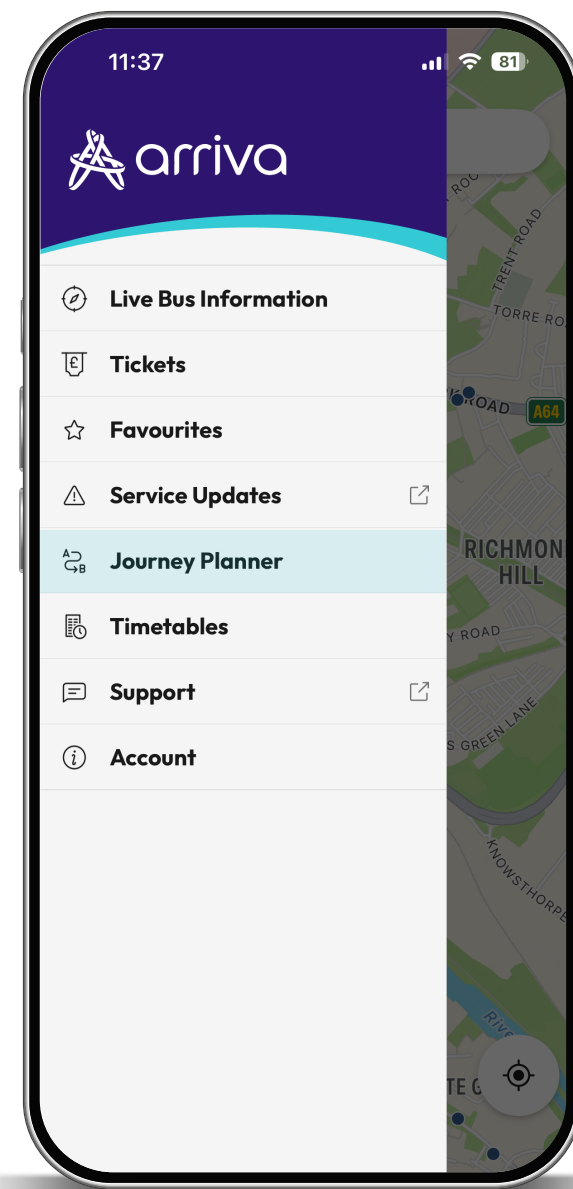

# PLAN YOUR BUS JOURNEY

Quickly plan your journey on the Arriva Bus app.

- From the app's main menu, tap "Journey Planner".
- Travel from your current location or choose a stop to depart from.
- Enter your destination.
- Select when you want to travel and update the date or time if needed.

- Tap "Search".
- Choose an option from the list of journeys to reach your destination.
- Tap to view departures for your chosen journey.
- Select a service to see where your bus is in real time.

You can also view the full journey steps on the map.