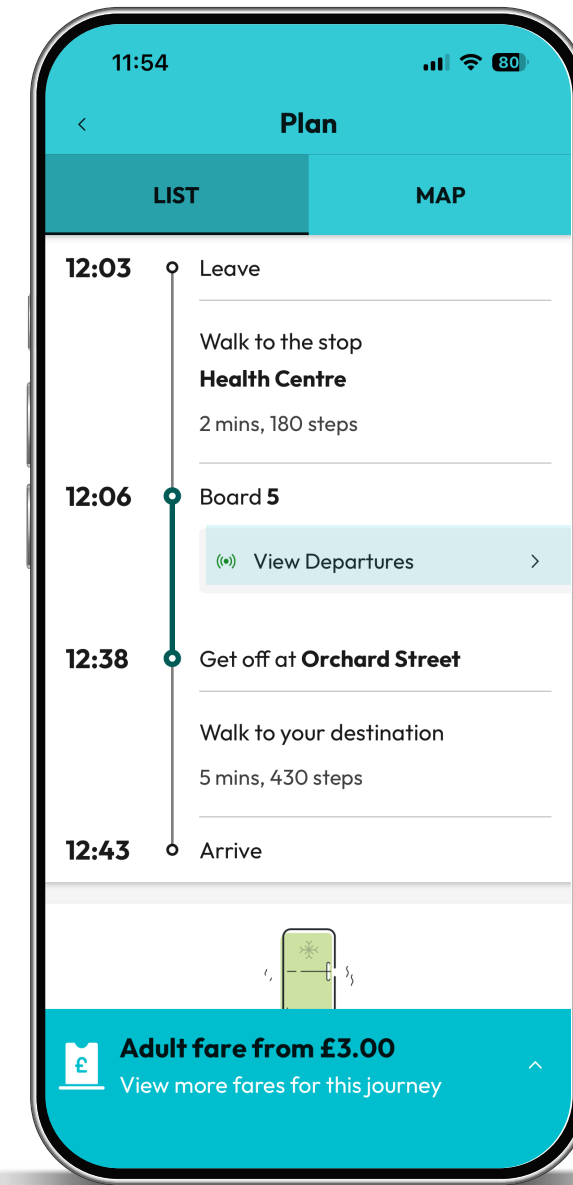

# PLAN YOUR BUS JOURNEY

Quickly plan your journey on the Arriva Bus app.

- From the app's main menu, tap "Journey Planner".
- Travel from your current location or choose a stop to depart from.
- Enter your destination.
- Select when you want to travel and update the date or time if needed.

- Tap "Search".
- Choose an option from the list of journeys to reach your destination.
- Tap to view departures for your chosen journey.
- Select a service to see where your bus is in real time.

You can also view the full journey steps on the map.