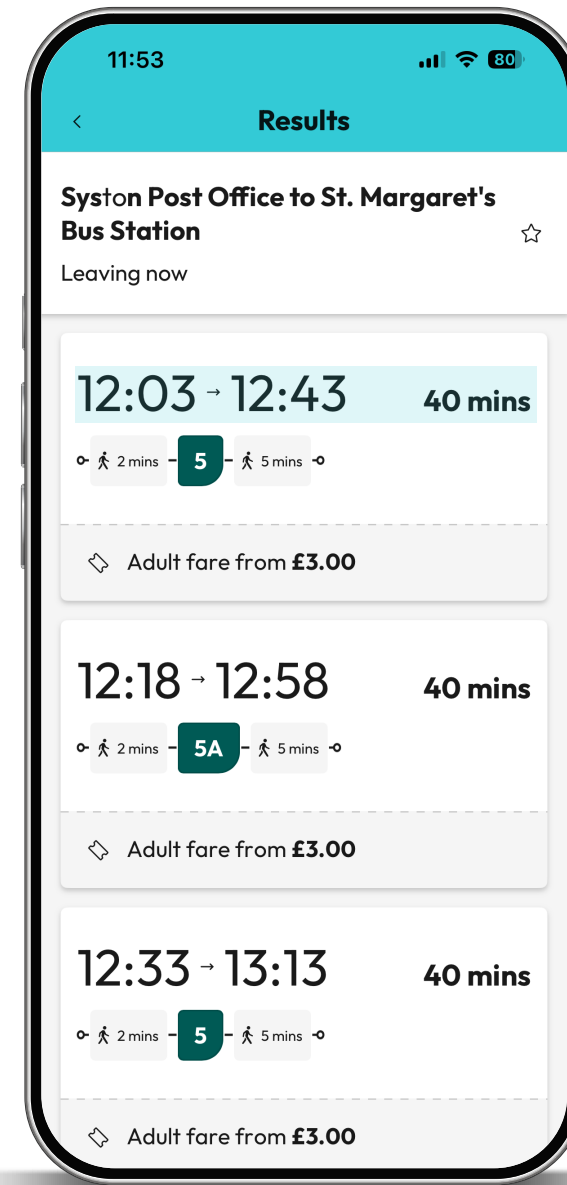

# PLAN YOUR BUS JOURNEY

Quickly plan your journey on the Arriva Bus app.

- From the app's main menu, tap "Journey Planner".
- Travel from your current location or choose a stop to depart from.
- Enter your destination.
- Select when you want to travel and update the date or time if needed.

- Tap "Search".
- Choose an option from the list of journeys to reach your destination.
- Tap to view departures for your chosen journey.
- Select a service to see where your bus is in real time.

You can also view the full journey steps on the map.