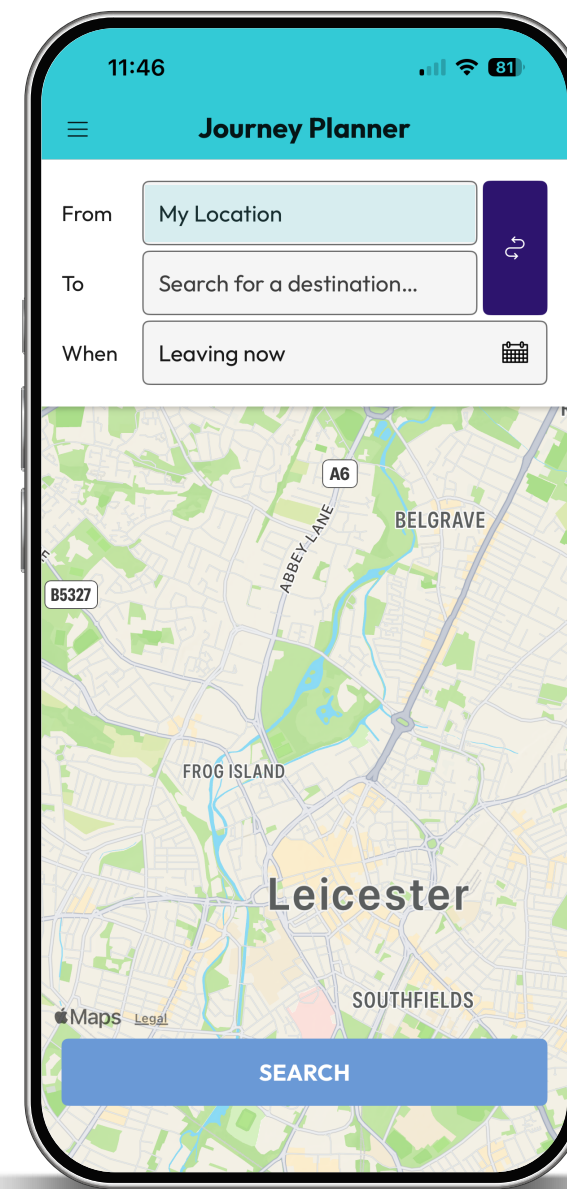

# PLAN YOUR BUS JOURNEY

Quickly plan your journey on the Arriva Bus app.

- From the app's main menu, tap "Journey Planner".
- Travel from your current location or choose a stop to depart from.
- Enter your destination.
- Select when you want to travel and update the date or time if needed.

- Tap "Search".
- Choose an option from the list of journeys to reach your destination.
- Tap to view departures for your chosen journey.
- Select a service to see where your bus is in real time.

You can also view the full journey steps on the map.