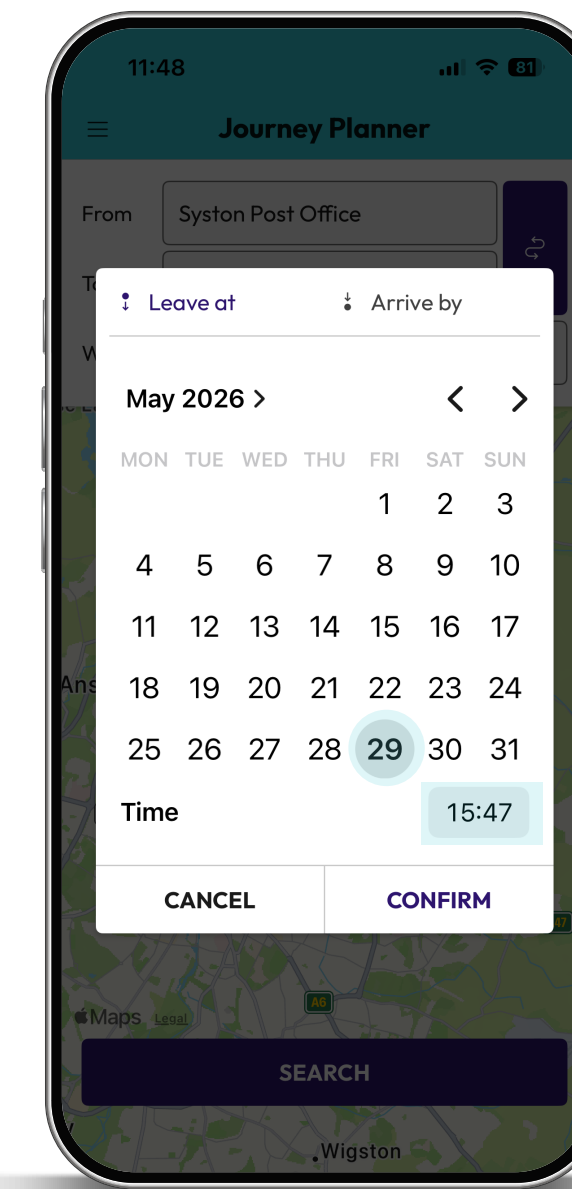

# PLAN YOUR BUS JOURNEY

Quickly plan your journey on the Arriva Bus app.

- From the app's main menu, tap "Journey Planner".
- Travel from your current location or choose a stop to depart from.
- Enter your destination.
- Select when you want to travel and update the date or time if needed.

- Tap "Search".
- Choose an option from the list of journeys to reach your destination.
- Tap to view departures for your chosen journey.
- Select a service to see where your bus is in real time.

You can also view the full journey steps on the map.