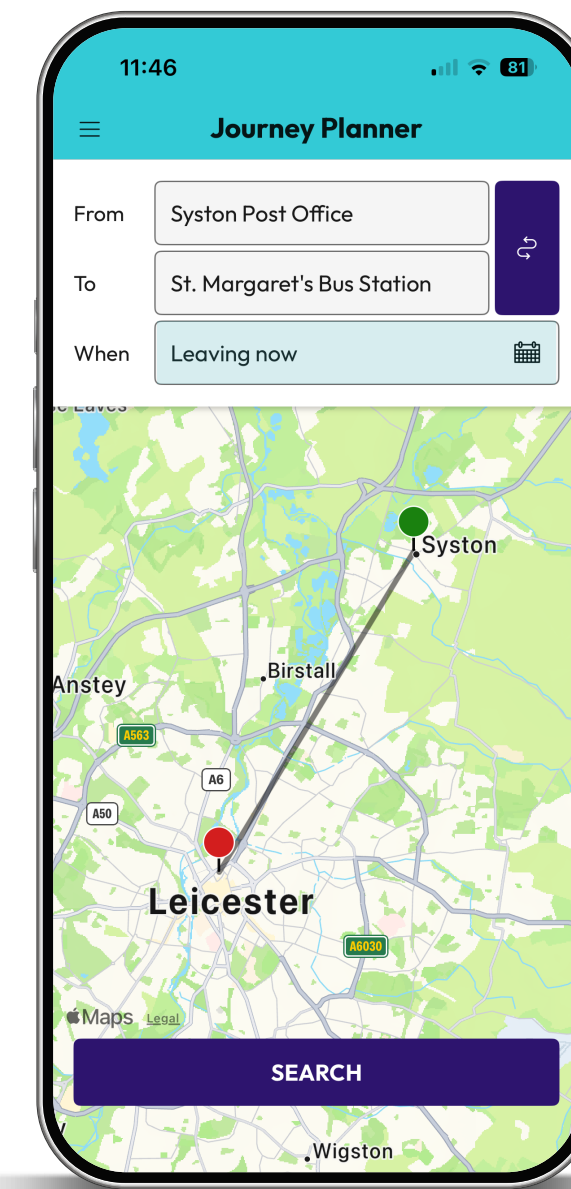

# PLAN YOUR BUS JOURNEY

Quickly plan your journey on the Arriva Bus app.

- From the app's main menu, tap "Journey Planner".
- Travel from your current location or choose a stop to depart from.
- Enter your destination.
- Select when you want to travel and update the date or time if needed.

- Tap "Search".
- Choose an option from the list of journeys to reach your destination.
- Tap to view departures for your chosen journey.
- Select a service to see where your bus is in real time.

You can also view the full journey steps on the map.