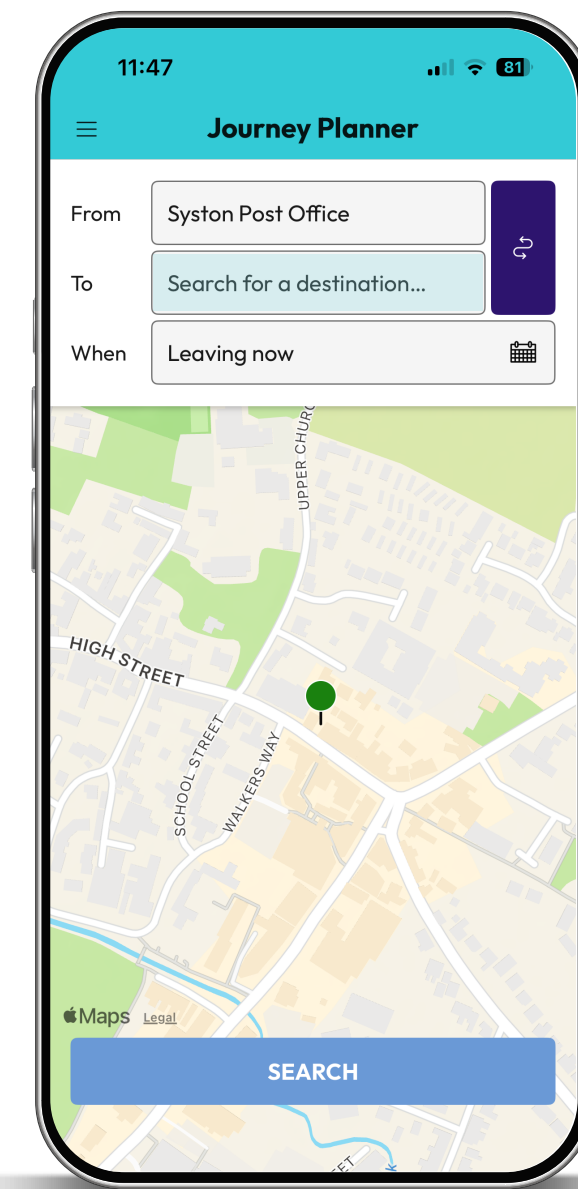

# PLAN YOUR BUS JOURNEY

Quickly plan your journey on the Arriva Bus app.

- From the app's main menu, tap "Journey Planner".
- Travel from your current location or choose a stop to depart from.
- Enter your destination.
- Select when you want to travel and update the date or time if needed.

- Tap "Search".
- Choose an option from the list of journeys to reach your destination.
- Tap to view departures for your chosen journey.
- Select a service to see where your bus is in real time.

You can also view the full journey steps on the map.