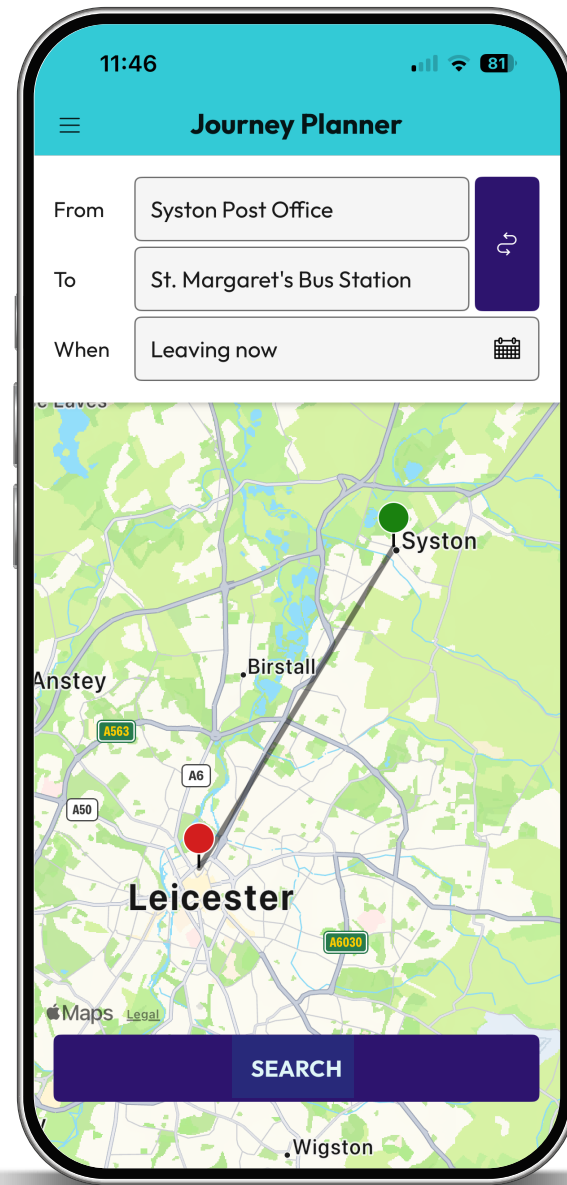

# PLAN YOUR BUS JOURNEY

Quickly plan your journey on the Arriva Bus app.

- From the app's main menu, tap "Journey Planner".
- Travel from your current location or choose a stop to depart from.
- Enter your destination.
- Select when you want to travel and update the date or time if needed.

- Tap "Search".
- Choose an option from the list of journeys to reach your destination.
- Tap to view departures for your chosen journey.
- Select a service to see where your bus is in real time.

You can also view the full journey steps on the map.