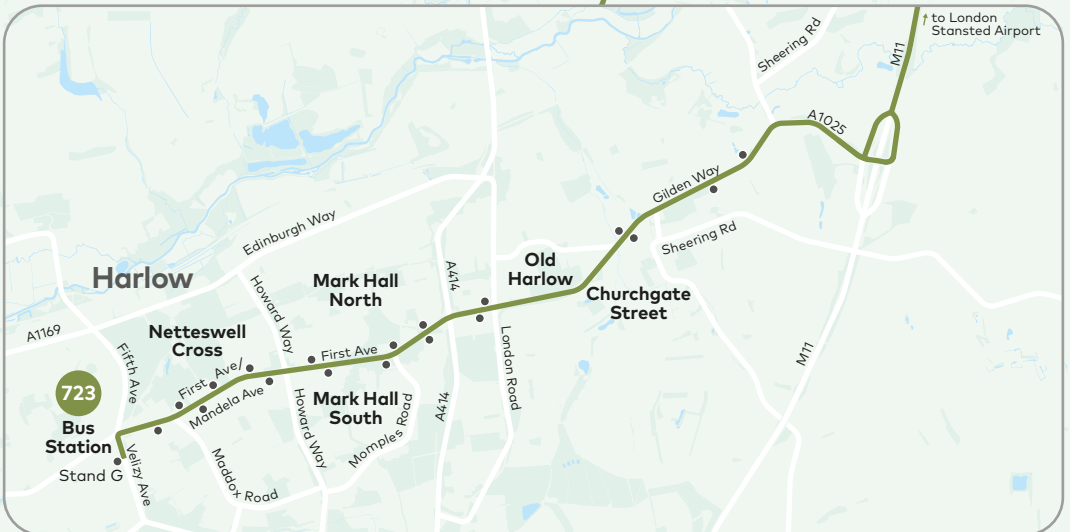

Service 723 Harlow to London Stansted Airport

- Bus stop
- 🚉 Railway Station

Fast and direct
along the M11

Contains Ordnance Survey data
© Crown Copyright 2026

Digital Cartography by Pindar Creative
www.pindarcreative.co.uk