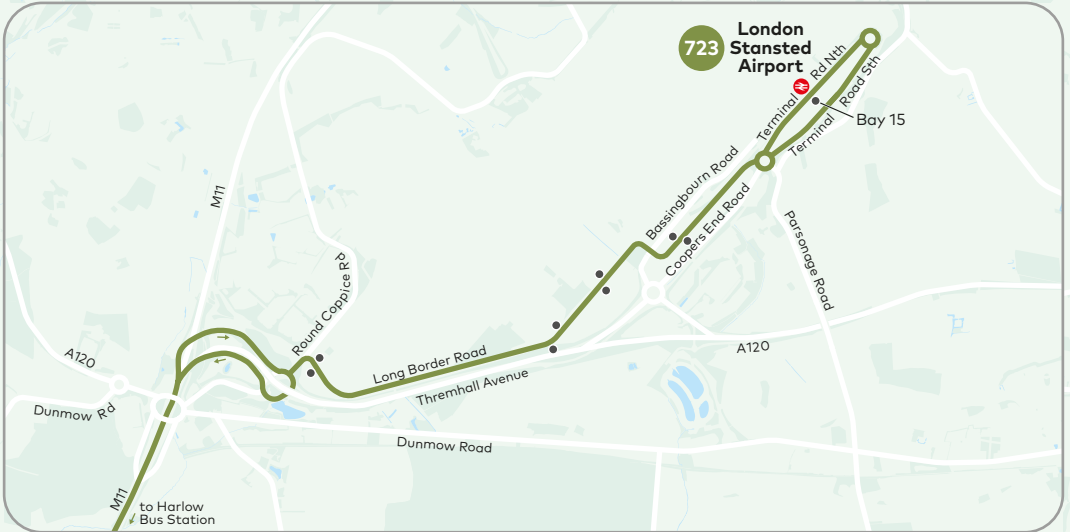

Service 723 Harlow to London Stansted Airport

- Bus stop
- 🚉 Railway Station

Fast and direct
along the M11

Contains Ordnance Survey data
© Crown Copyright 2026

Digital Cartography by Pindar Creative
www.pindarcreative.co.uk